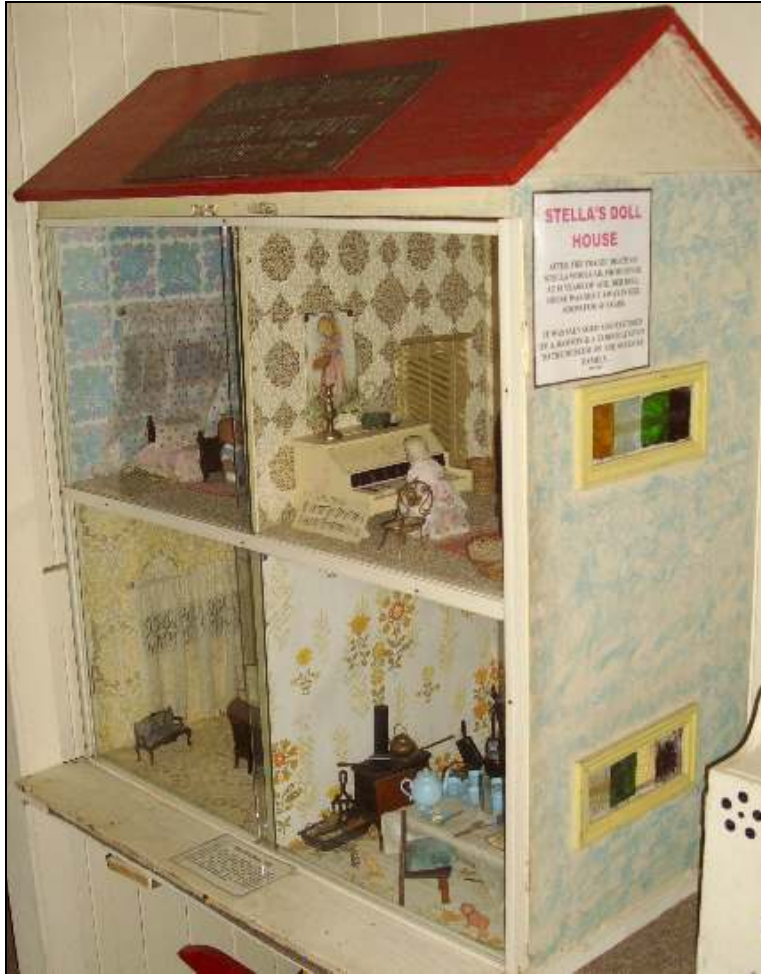

## FASCINATING FIND

### STELLA'S DOLL HOUSE

After Stella Woolgar's tragic death from fever at 10 years of age in 1926, her dolls' house was shut away in her room for 40 years.

It was then restored, and her family donated it to the museum many years ago.

Stella's doll's house is on display in the Childrens' Museum, in the Cottage, along with many other dolls from around the world.